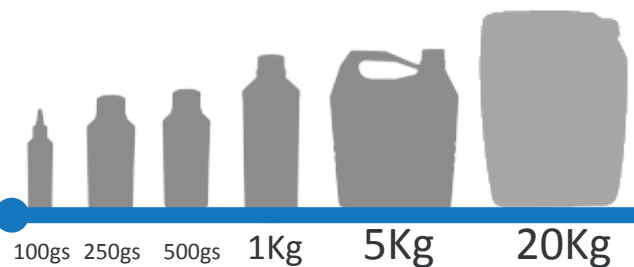

Color

Packing Size

Characteristics

- Super Visuality Ensures more clear and clean printouts.
- Nanotechnology promises brilliant color quality without printer head clogging.
- He best printing quality in any adverse situation by use of purification technology of Moorim.